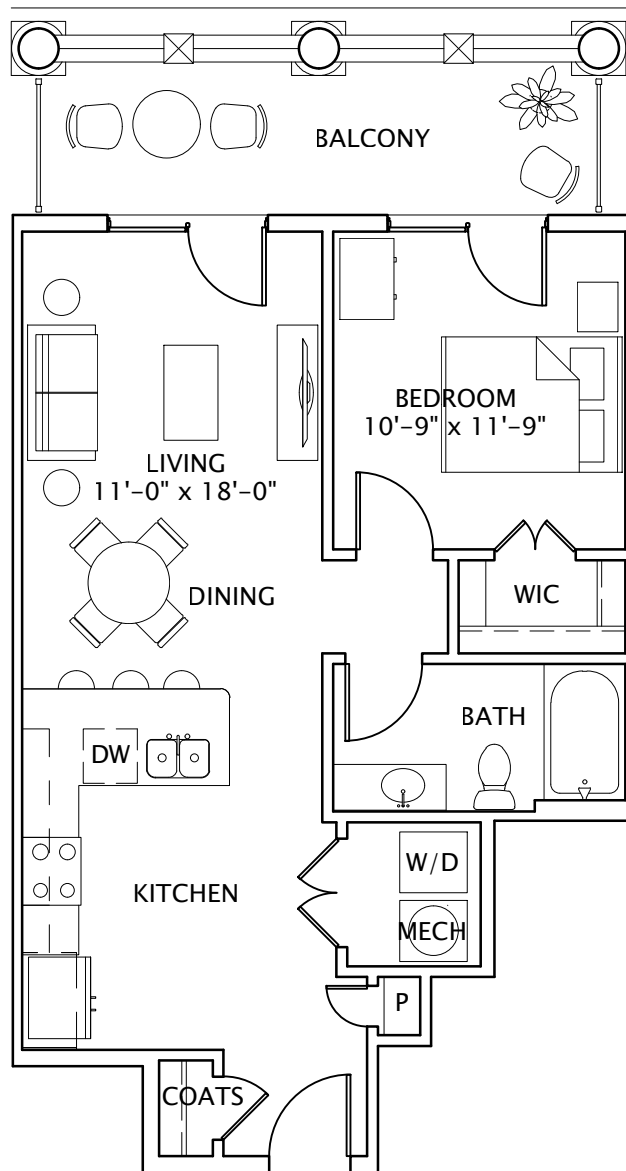

MERCHANTS SQUARE

R E S I D E N C E S

Unit 1D

one bedroom, one bath

698 square feet

Leasing Information: Call Mary Vakos at
(540) 805-5112
7501 Graham Street
Spotsylvania, VA 22553