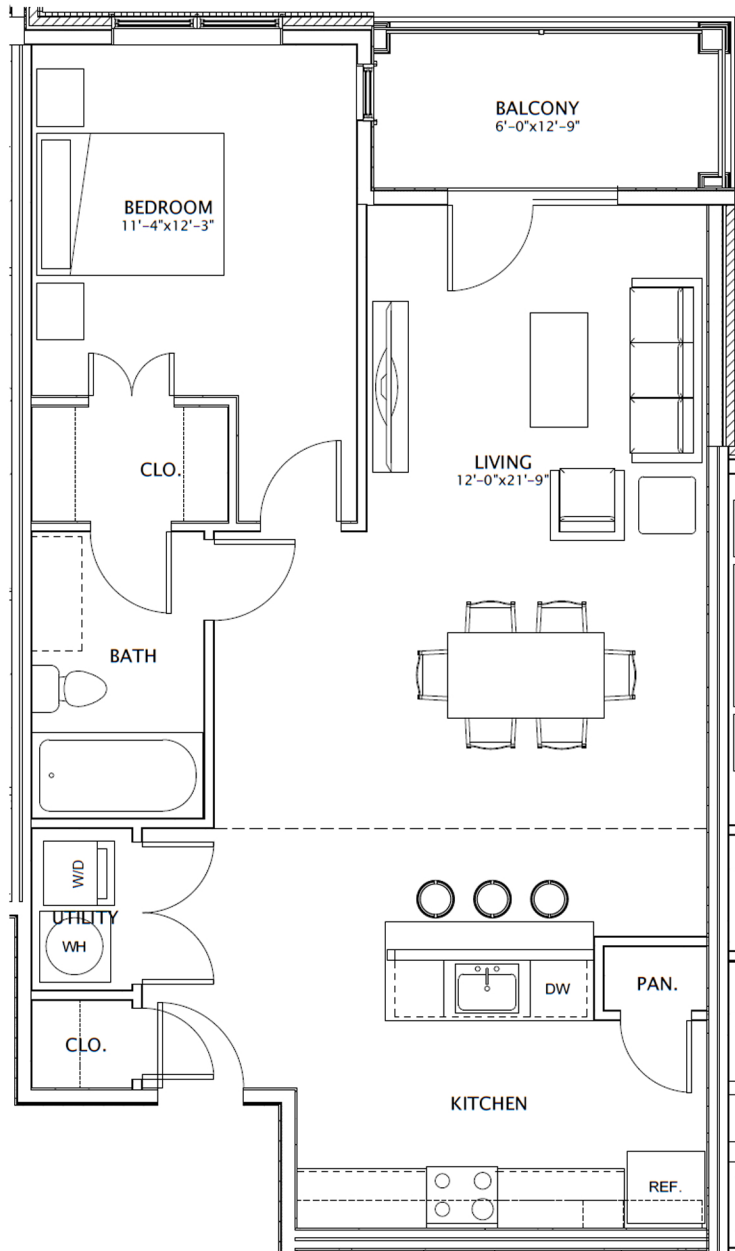

MERCHANTS SQUARE

R E S I D E N C E S

MODEL C1

one bedroom
937-953 square feet

Leasing Information:
(540)-805-5112