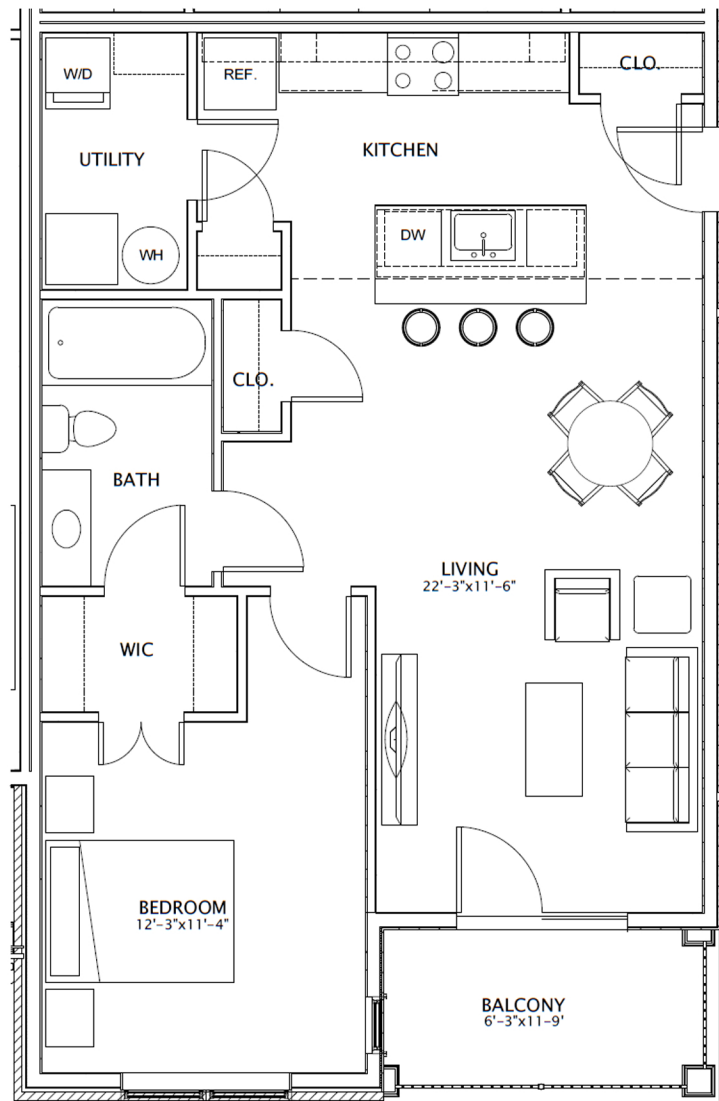

MERCHANTS SQUARE

R E S I D E N C E S

UNIT B1

one bedroom
847-853 square feet

Leasing Information:
(540) 805-5112