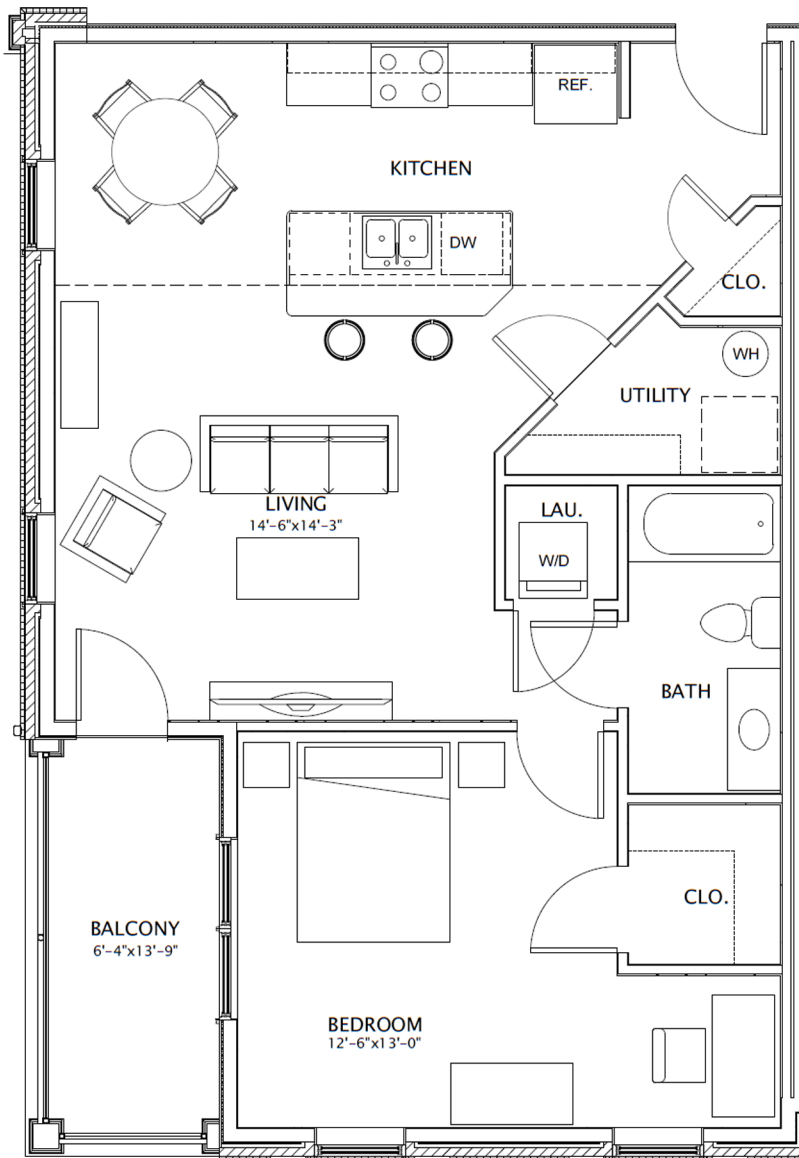

MERCHANTS SQUARE

R E S I D E N C E S

MODEL D1

one bedroom
847 square feet

Leasing Information:
(540) 805-5112